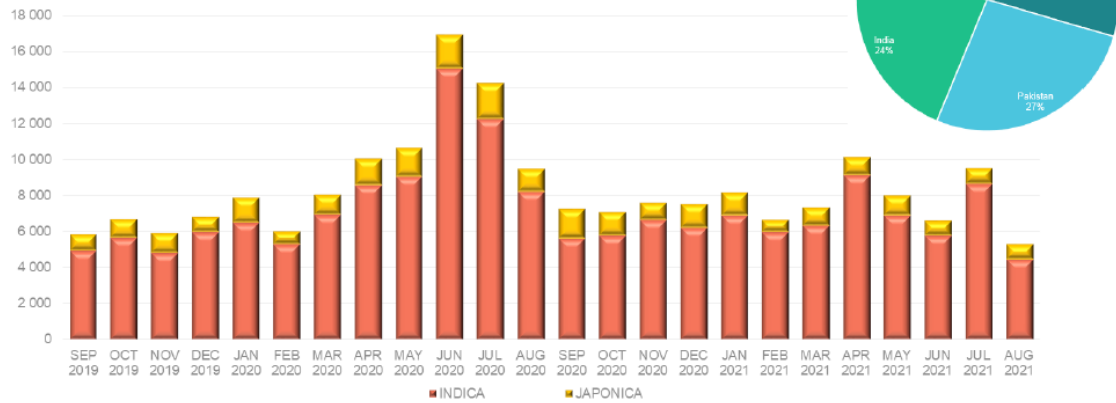

EU*: Imports of rice in small packages 0-5 Kg
 (Sep-August 2020/21: 91 429 t (in milled eq.): DOWN 16% vs 2019/20)

* Including UK imports until 31/12/2020

EU*: Imports of rice in small packages 5-20 Kg
 (Sep-August 2020/21: 213 615 (in milled eq.): DOWN 31% vs 2019/20)

* Including UK imports until 31/12/2020