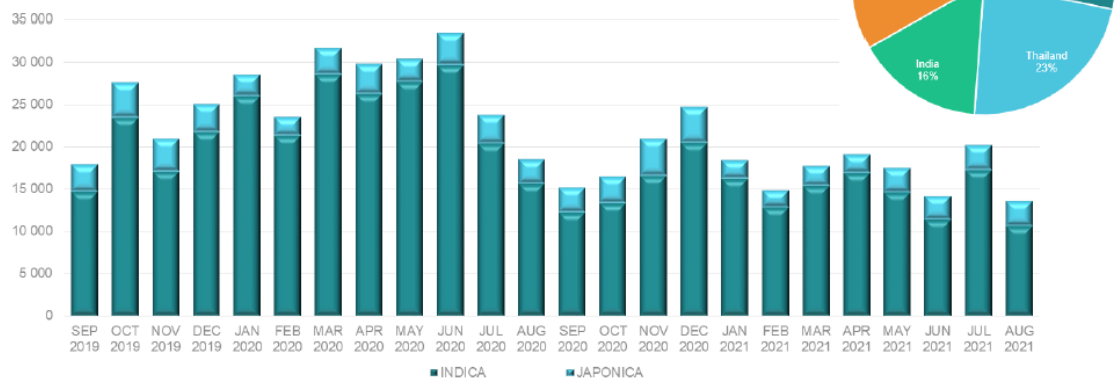

EU*: Imports of rice in small packages 0-5 Kg
 (Sep-August 2020/21: 91 429 t (in milled eq.): DOWN 16% vs 2019/20)

* Including UK imports until 31/12/2020

EU*: Imports of rice in small packages 5-20 Kg
 (Sep-August 2020/21: 213 615 (in milled eq.): DOWN 31% vs 2019/20)

* Including UK imports until 31/12/2020