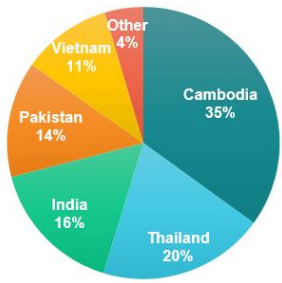

EU: Imports of rice in small packages 0-5 Kg

MY 2023/24: 145 705 t (in milled eq.): UP 18% vs 2022/23

Pie chart: MY 2023/24

EU: Imports of rice in small packages 5-20 Kg

MY 2023/24: 323 712 (in milled eq.): UP 14% vs 2022/23