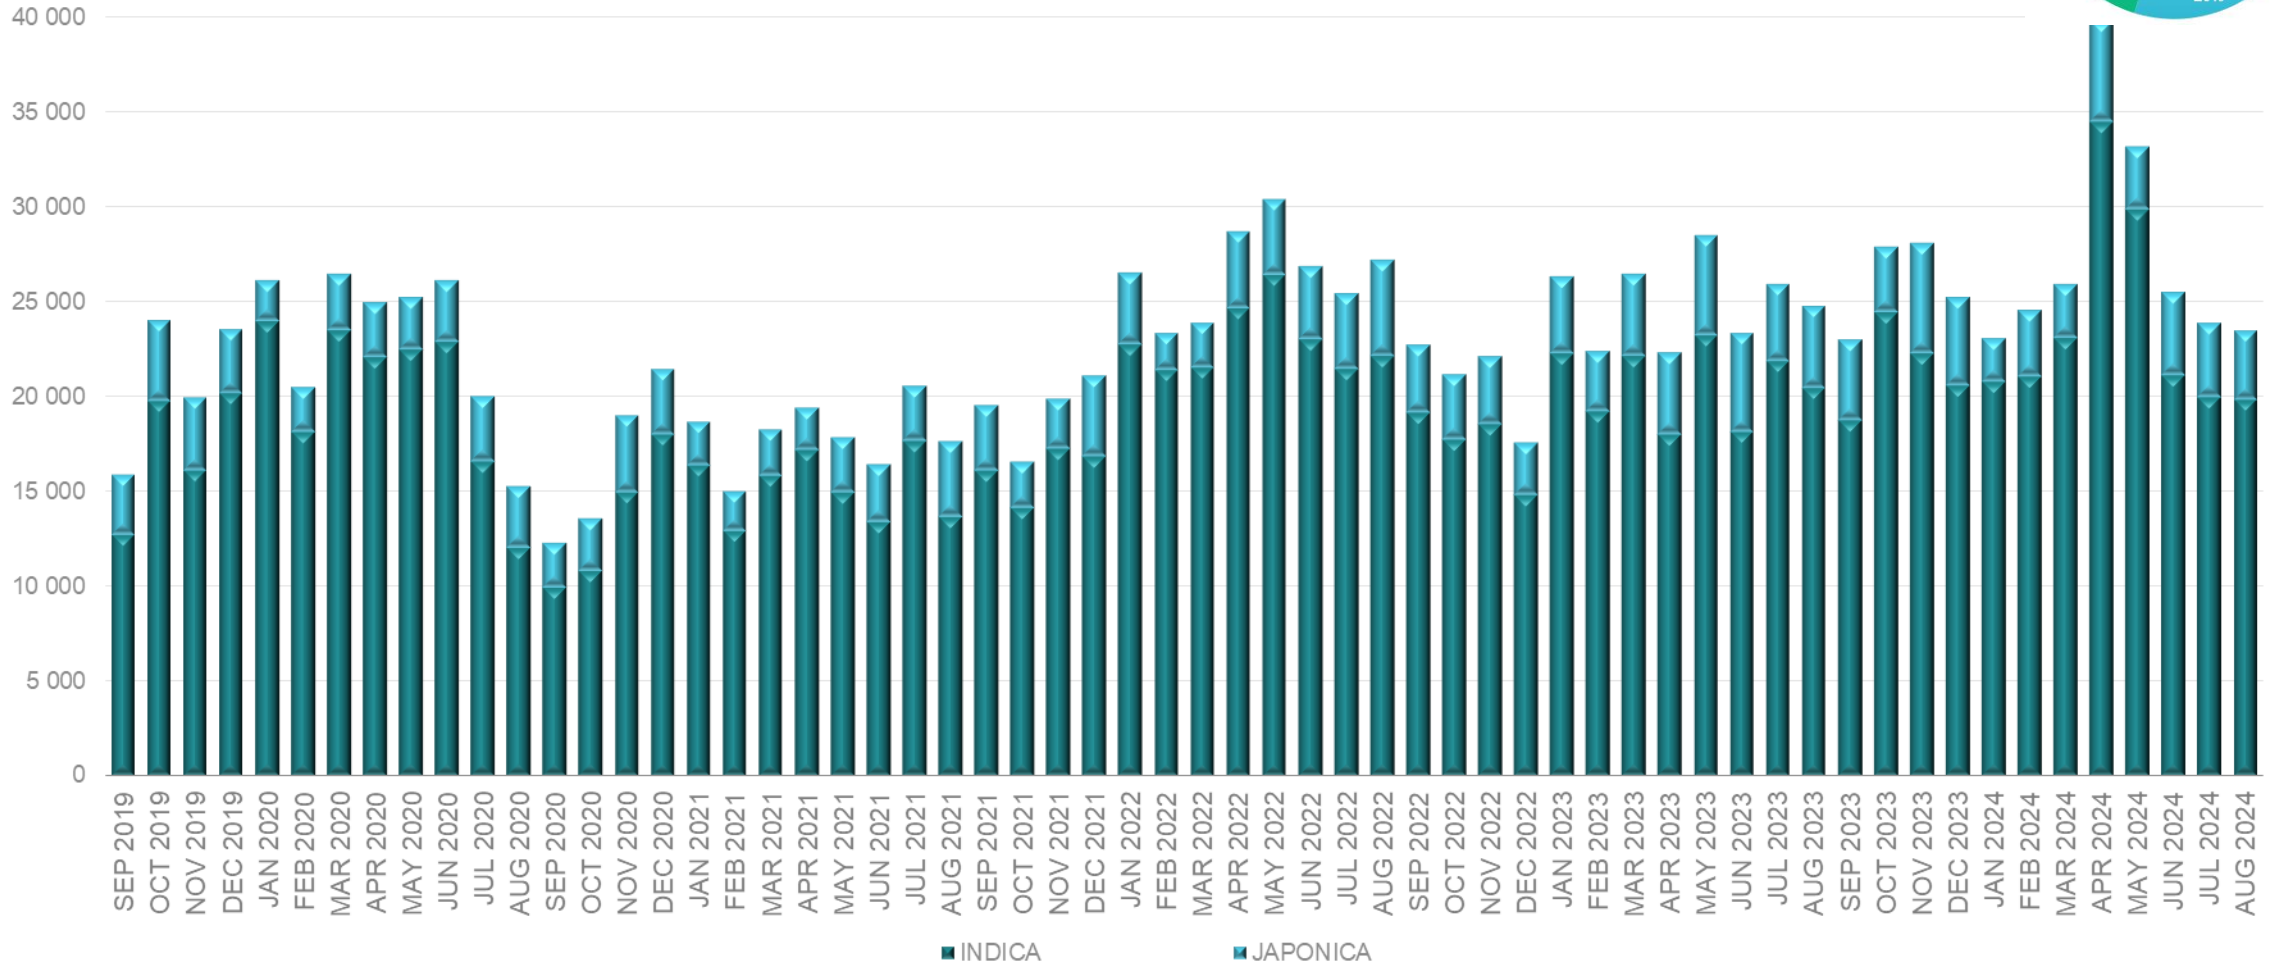

EU: Imports of rice in small packages 0-5 Kg

MY 2023/24: 145 705 t (in milled eq.): UP 18% vs 2022/23

Pie chart: MY 2023/24

EU: Imports of rice in small packages 5-20 Kg

MY 2023/24: 323 712 (in milled eq.): UP 14% vs 2022/23

Pie chart: MY 2023/24