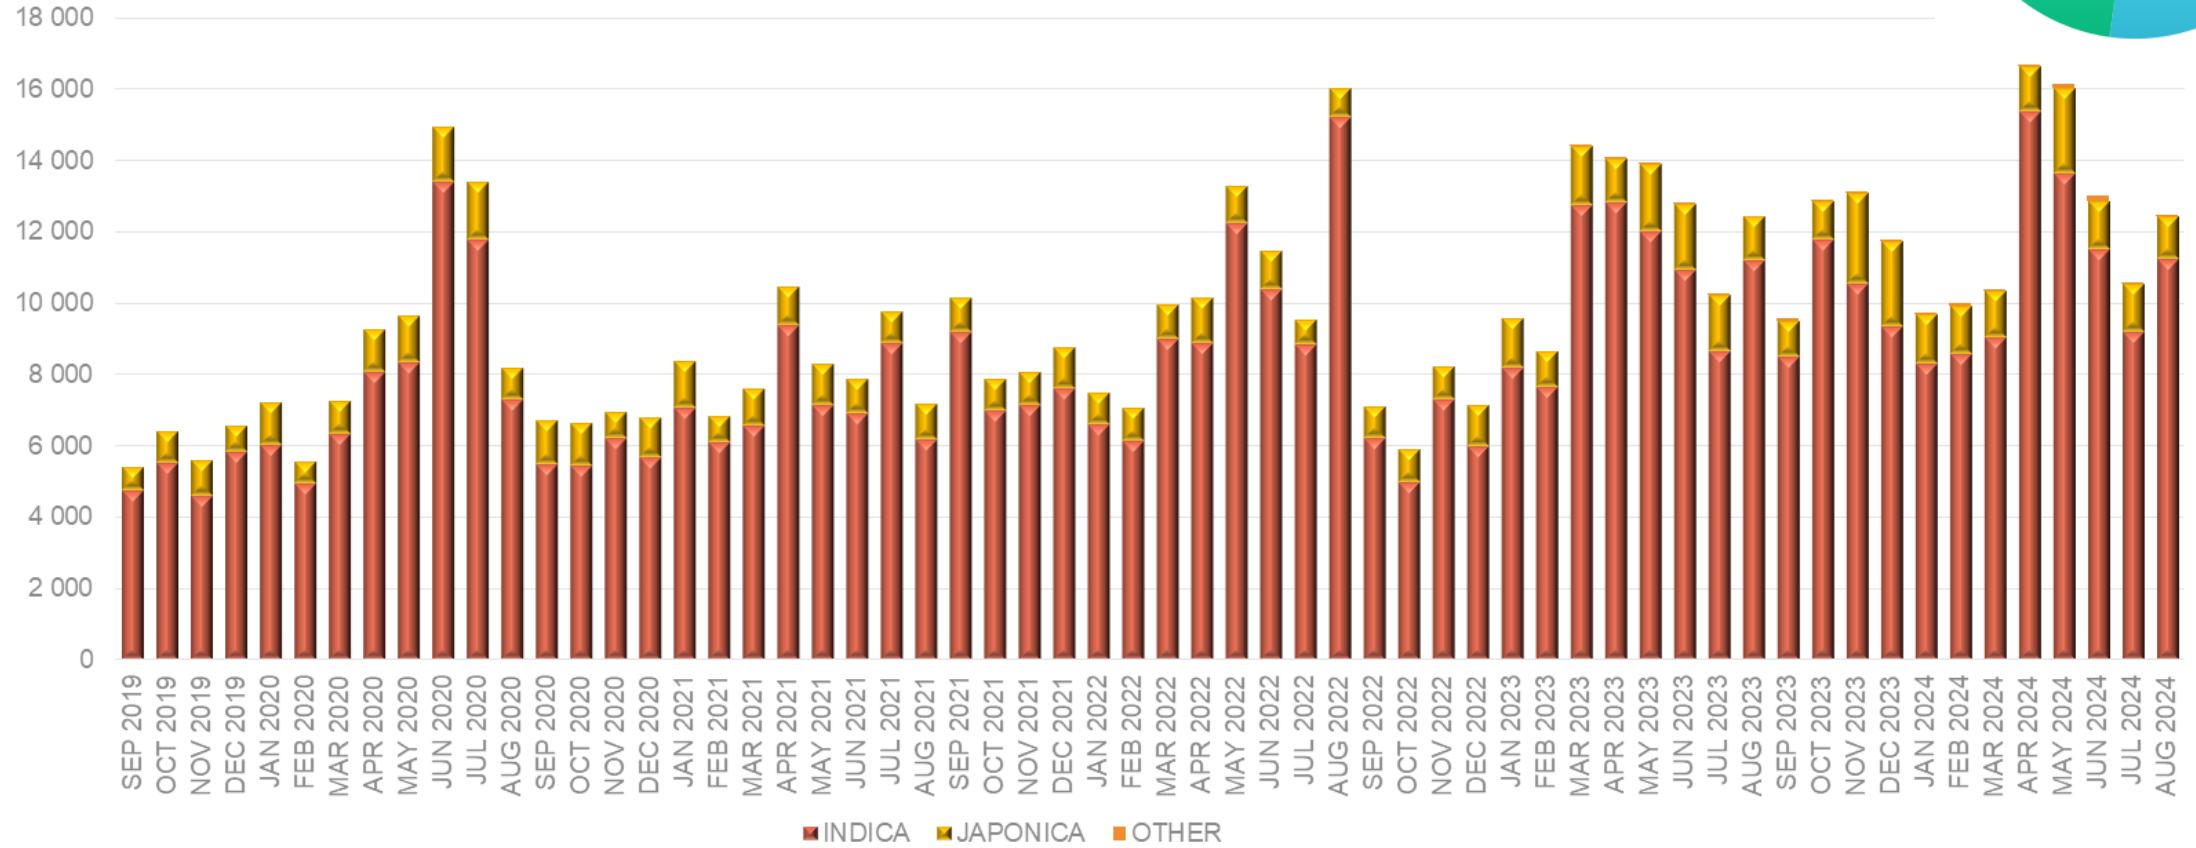

EU: Imports of rice in small packages 0-5 Kg

MY 2023/24: 145 705 t (in milled eq.): UP 18% vs 2022/23

Pie chart: MY 2023/24

EU: Imports of rice in small packages 5-20 Kg

MY 2023/24: 323 712 (in milled eq.): UP 14% vs 2022/23

Pie chart: MY 2023/24