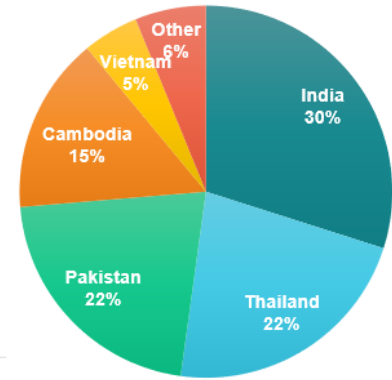

EU: Imports of rice in small packages 0-5 Kg

MY 2023/24: 145 705 t (in milled eq.): UP 18% vs 2022/23

Pie chart: MY 2023/24

EU: Imports of rice in small packages 5-20 Kg

MY 2023/24: 323 712 (in milled eq.): UP 14% vs 2022/23